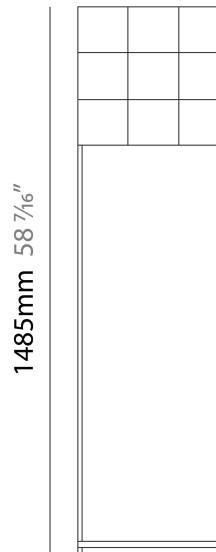

Ø400mm 15 ¾"