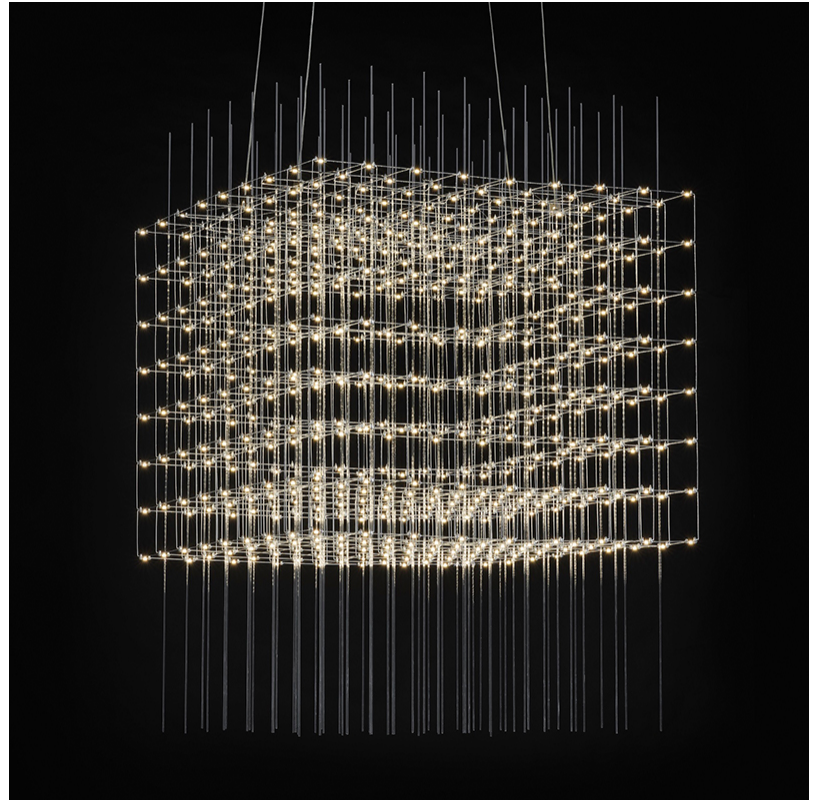

COSMOS SQUARE SUSPENSION

D101743-

base number   LED   Color   Finish
Dimming   Temperature   Options

1. To build a product code in our configurator select the specify button on the base model # product page
2. To build a manual product code on this datasheet choose from the options listed below in blue font and add the suffix to the base model #

GENERAL

Series: Cosmos Square
Partner: Quasar
Division: Design
Installation: Suspension
Product Type: Chandelier
Mounting Location: Ceiling

PHYSICAL

Shape: Square
Length (mm): 1000
Length (in): 39 ³/₈"
Width (mm): 1000
Width (in): 39 ³/₈"
Height (mm): 850
Height (in): 33 ⁷/₁₆"
Max. Overall Height (mm): 2850
Max. Overall Height (in): 112 ³/₁₆"
Weight (kg): 24
Weight (lbs): 52.91
Fixture Finish: [NIC / BRA / BBR](#)
Fixture Material: Metal
Cable Details: 2000mm Cable
Upon Request: Custom Sizes Optional Dowlight upon request

ELECTRICAL

Lamp Type: LED
Input Wattage (W): 328.8
Dimming: [Non-Dimming / Phase Dimming (120vac Only)](#)
Driver Included: Yes
Driver Location: Integrated
Driver Type: Constant Voltage - Universal
Driver Class: Class 2
Input Voltage (V): 120 - 277
Output Voltage (V): 12

LED

Number of LEDs: 548
Color Temperature (°K): [2400 / 2800](#)
Max. Delivered Lumen (lm): 16440 (2800K)
CRI: >90 CRI
Lamp Life (hrs): 50000

OPTICAL

RATINGS AND CERTIFICATIONS

Certified By: Certified for North American Standards
IP rating: IP20