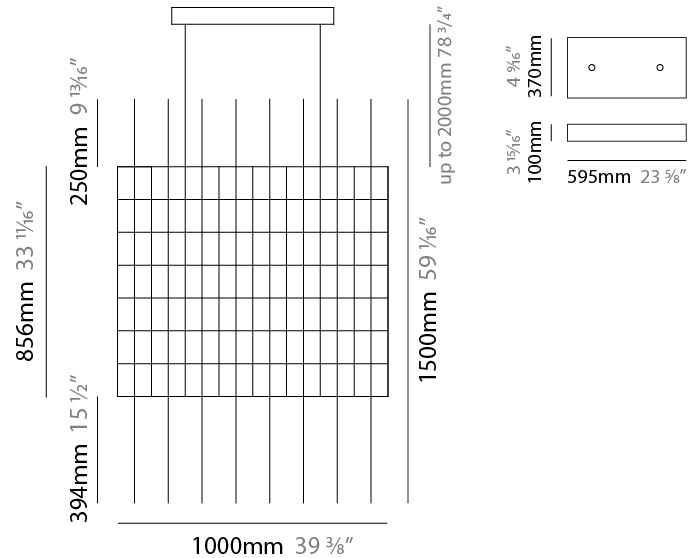

COSMOS SQUARE SUSPENSION

D101743-

base number   LED   Color   Finish
Dimming   Temperature   Options

1. To build a product code in our configurator select the specify button on the base model # product page
2. To build a manual product code on this datasheet choose from the options listed below in blue font and add the suffix to the base model #

GENERAL

Series: Cosmos Square
Partner: Quasar
Division: Design
Installation: Suspension
Product Type: Chandelier
Mounting Location: Ceiling

PHYSICAL

Shape: Square
Length (mm): 1000
Length (in): 39 ³/₈"
Width (mm): 1000
Width (in): 39 ³/₈"
Height (mm): 850
Height (in): 33 ⁷/₁₆"
Max. Overall Height (mm): 2850
Max. Overall Height (in): 112 ³/₁₆"
Weight (kg): 24
Weight (lbs): 52.91
Fixture Finish: [NIC / BRA / BBR](#)
Fixture Material: Metal
Cable Details: 2000mm Cable
Upon Request: Custom Sizes Optional Dowlight upon request

ELECTRICAL

Lamp Type: LED
Input Wattage (W): 328.8
Dimming: [Non-Dimming / Phase Dimming (120vac Only)](#)
Driver Included: Yes
Driver Location: Integrated
Driver Type: Constant Voltage - Universal
Driver Class: Class 2
Input Voltage (V): 120 - 277
Output Voltage (V): 12

LED

Number of LEDs: 548
Color Temperature (°K): [2400 / 2800](#)
Max. Delivered Lumen (lm): 16440 (2800K)
CRI: >90 CRI
Lamp Life (hrs): 50000

OPTICAL

RATINGS AND CERTIFICATIONS

Certified By: Certified for North American Standards
IP rating: IP20