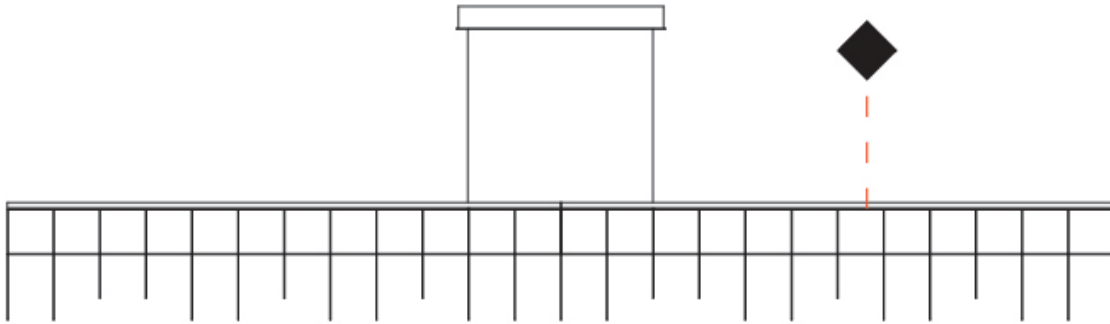

COSMOS SQUARE SUSPENSION

D1010051-

PROJECT _____

TYPE _____

SPECIFIER _____

QUANTITY _____

DATE _____

D