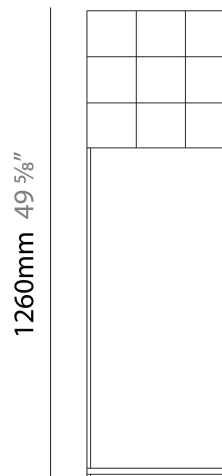

Ø400mm 15 3/4"