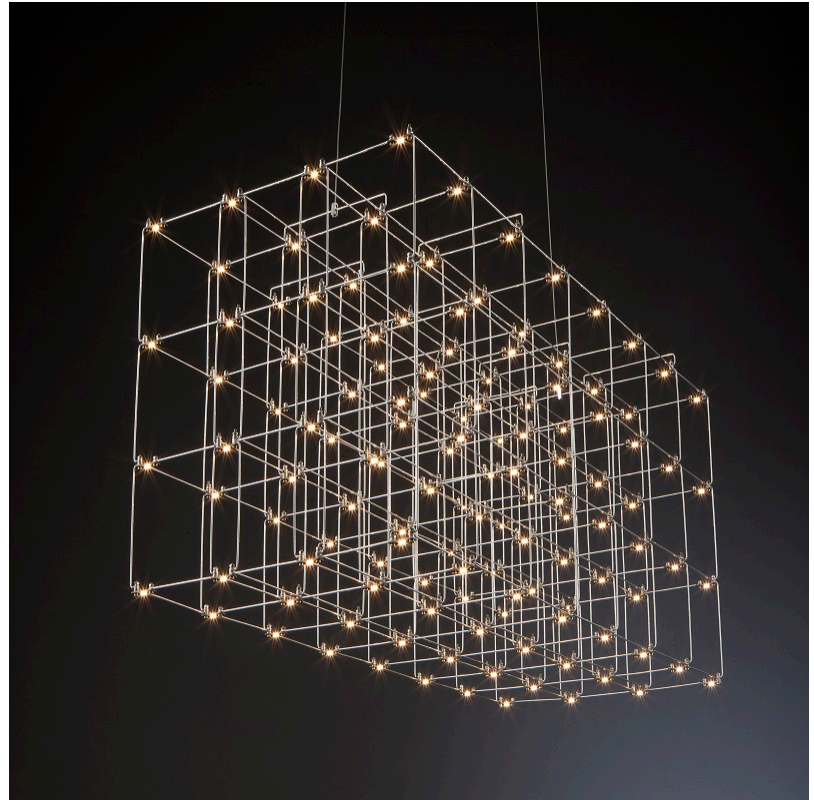

COSMOS SQUARE SUSPENSION

D101944-

base number	LED	Color	Finish
	Dimming	Temperature	Options

1. To build a product code in our configurator select the specify button on the base model # product page
2. To build a manual product code on this datasheet choose from the options listed below in blue font and add the suffix to the base model #

GENERAL

Series: Cosmos Square
Partner: Quasar
Division: Design
Installation: Suspension
Product Type: Chandelier
Mounting Location: Ceiling

PHYSICAL

Shape: Square
Length (mm): 1000
Length (in): 39 3/8
Width (mm): 1000
Width (in): 39 3/8
Height (mm): 850
Height (in): 33 1/16
Max. Overall Height (mm): 2850
Max. Overall Height (in): 112 3/16
Weight (kg): 24
Weight (lbs): 52.91
Fixture Finish: NIC / BRA / BBR
Fixture Material: Metal
Cable Details: 2000mm Cable
Upon Request: Custom Sizes Optional Dowlight upon request

ELECTRICAL

Lamp Type: LED
Input Wattage (W): 328.8
Dimming: 0-10V Dimming / Phase Dimming (120Vac Only)
Driver Included: Yes
Driver Location: Integrated
Driver Type: Constant Voltage - Universal
Driver Class: Class 2
Input Voltage (V): 120 - 277
Output Voltage (V): 12

LED

Number of LEDs: 548
Color Temperature (°K): 2400 / 2800
Max. Delivered Lumen (lm): 16440 (2800K)
CRI: >90 CRI
Lamp Life (hrs): 50000

OPTICAL

RATINGS AND CERTIFICATIONS

Certified By: Certified for North American Standards
IP rating: IP20