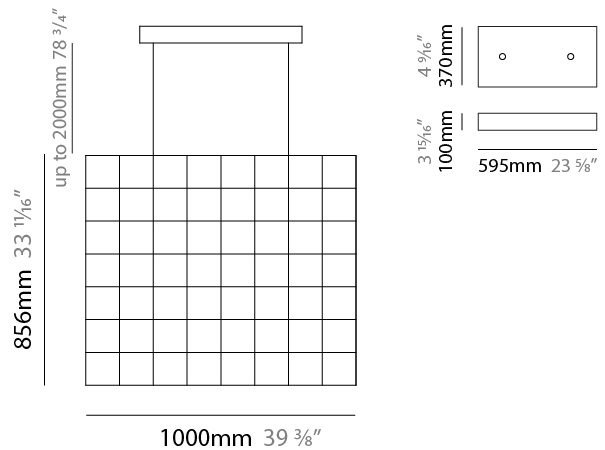

COSMOS SQUARE SUSPENSION

D101944-

base number	LED	Color	Finish
	Dimming	Temperature	Options

1. To build a product code in our configurator select the specify button on the base model # product page
2. To build a manual product code on this datasheet choose from the options listed below in blue font and add the suffix to the base model #

GENERAL

Series: Cosmos Square
Partner: Quasar
Division: Design
Installation: Suspension
Product Type: Chandelier
Mounting Location: Ceiling

PHYSICAL

Shape: Square
Length (mm): 1000
Length (in): 39 3/8
Width (mm): 1000
Width (in): 39 3/8
Height (mm): 850
Height (in): 33 1/16
Max. Overall Height (mm): 2850
Max. Overall Height (in): 112 3/16
Weight (kg): 24
Weight (lbs): 52.91
Fixture Finish: NIC / BRA / BBR
Fixture Material: Metal
Cable Details: 2000mm Cable
Upon Request: Custom Sizes Optional Dowlight upon request

ELECTRICAL

Lamp Type: LED
Input Wattage (W): 328.8
Dimming: 0-10V Dimming / Phase Dimming (120Vac Only)
Driver Included: Yes
Driver Location: Integrated
Driver Type: Constant Voltage - Universal
Driver Class: Class 2
Input Voltage (V): 120 - 277
Output Voltage (V): 12

LED

Number of LEDs: 548
Color Temperature (°K): 2400 / 2800
Max. Delivered Lumen (lm): 16440 (2800K)
CRI: >90 CRI
Lamp Life (hrs): 50000

OPTICAL

RATINGS AND CERTIFICATIONS

Certified By: Certified for North American Standards
IP rating: IP20